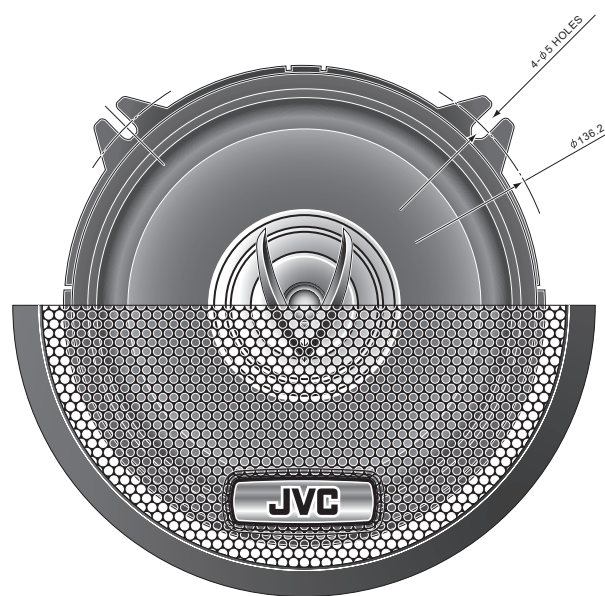

JVC

SERVICE MANUAL

CAR STEREO SPEAKER

CS-VP528

Service maintenance does not apply to this product.

Area Suffix
UF ----- China

SPECIFICATION

Type	13cm (5-1/4") 2-Way Coaxial Speaker, Door/Rear mounting
Power Handling Capacity	140 watts (MAX. MUSIC POWER)
Impedance	4 Ω
Magnet Mass	182 g (6.4 oz)
Mass	0.67 kg (1.5 lbs)