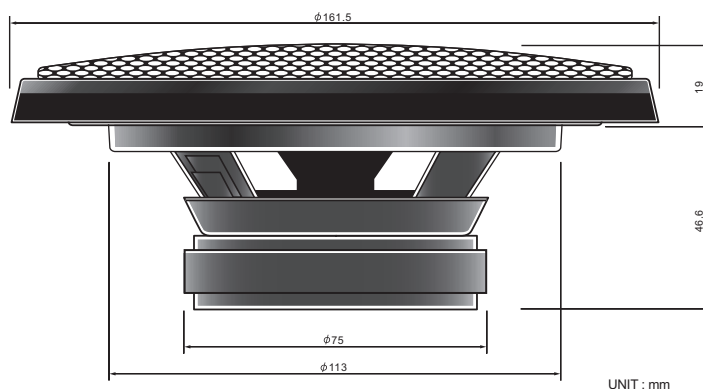

JVC

SERVICE MANUAL

CAR STEREO SPEAKER

CS-VP528

Service maintenance does not apply to this product.

Area Suffix
UF ----- China

SPECIFICATION

Type	13cm (5-1/4") 2-Way Coaxial Speaker, Door/Rear mounting
Power Handling Capacity	140 watts (MAX. MUSIC POWER)
Impedance	4 Ω
Magnet Mass	182 g (6.4 oz)
Mass	0.67 kg (1.5 lbs)